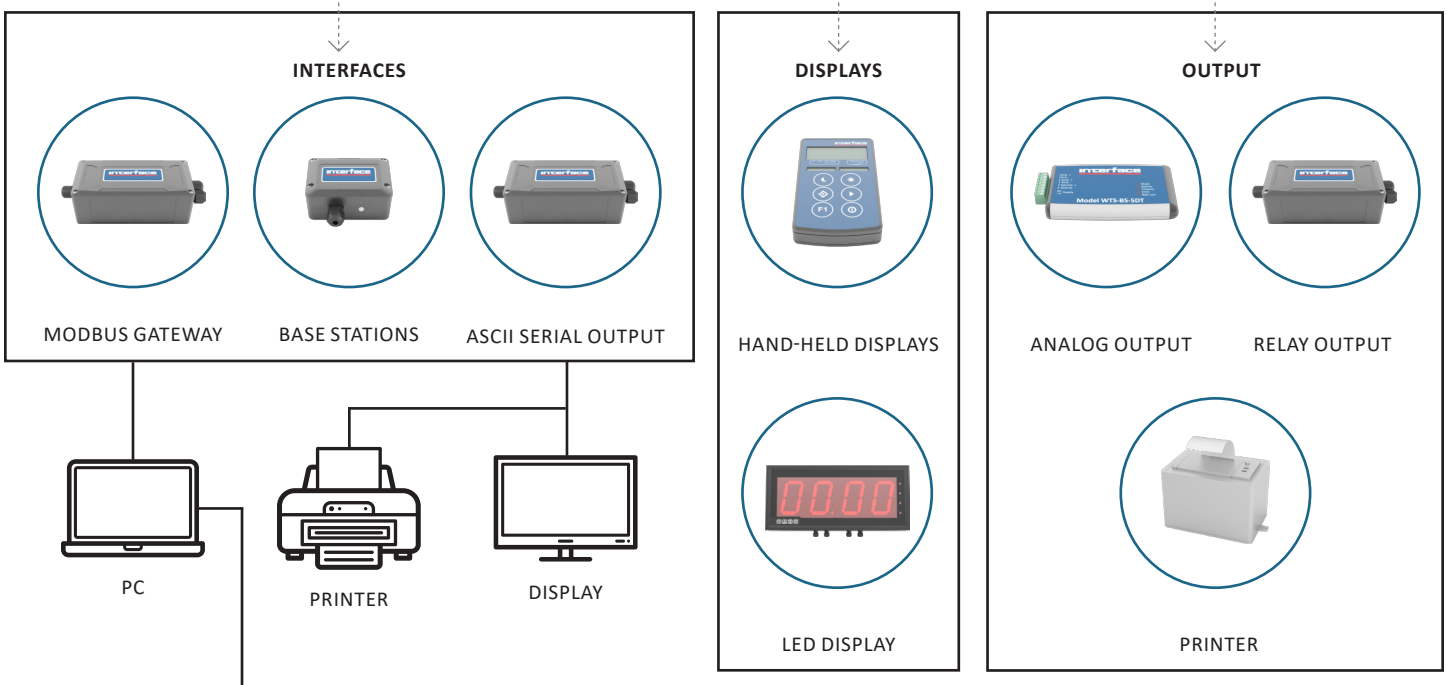

WTS WIRELESS MODULAR SYSTEM

TRANSMITTERS

RECEIVERS

FREE SOFTWARE

ACCESSORIES

- Battery pack
- Antenna options
- Battery charger
- Repeater (extend range by further than 400 m)