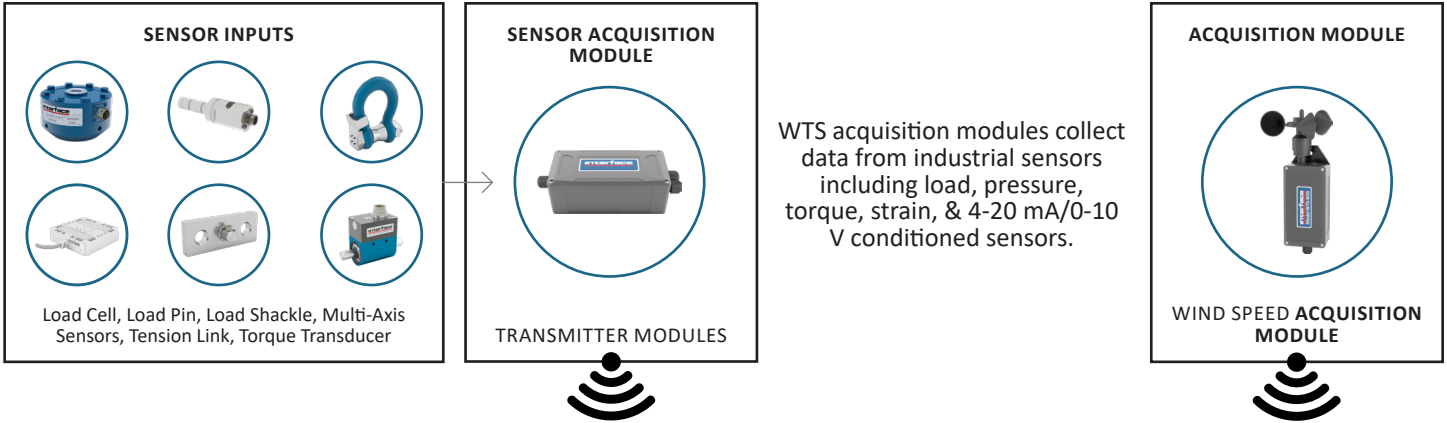

WTS WIRELESS MODULAR SYSTEM

TRANSMITTERS

RECEIVERS

FREE SOFTWARE

ACCESSORIES

- Battery pack
- Antenna options
- Battery charger
- Repeater (extend range by further than 400 m)