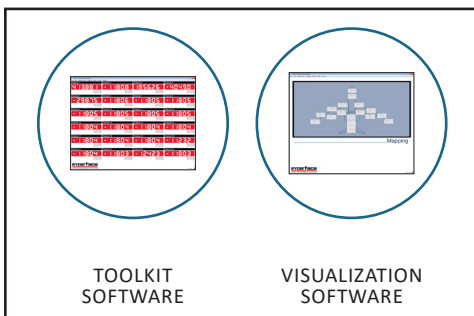

WTS WIRELESS MODULAR SYSTEM

TRANSMITTERS

RECEIVERS

FREE SOFTWARE

ACCESSORIES

- Battery pack
- Antenna options
- Battery charger
- Repeater (extend range by further than 400 m)